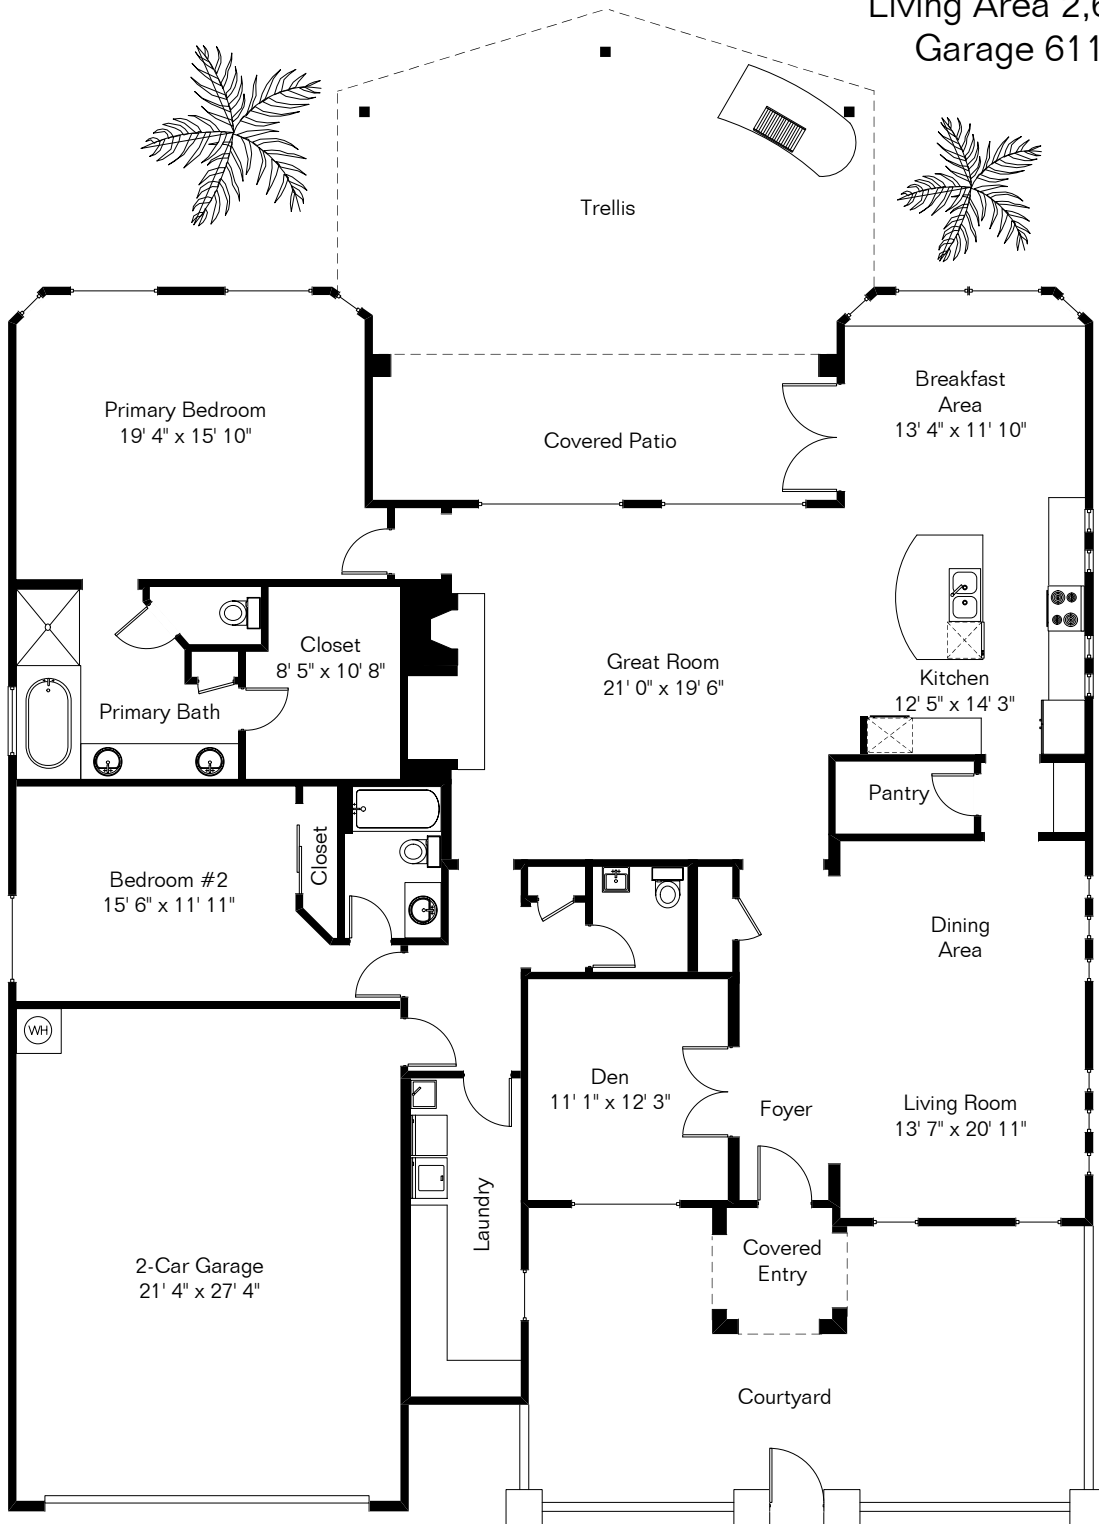

# 42508 W Blue Suede Shoes Lane

The square footages and room size information are deemed to be reliable but are not guaranteed and should be independently verified. This drawing is for marketing purposes only.

Living Area 2,621 Sq Ft  
Garage 611 Sq Ft

Site Visit September 2022

Copyright 2022 Floor Plans First! LLC  
All Rights Reserved.